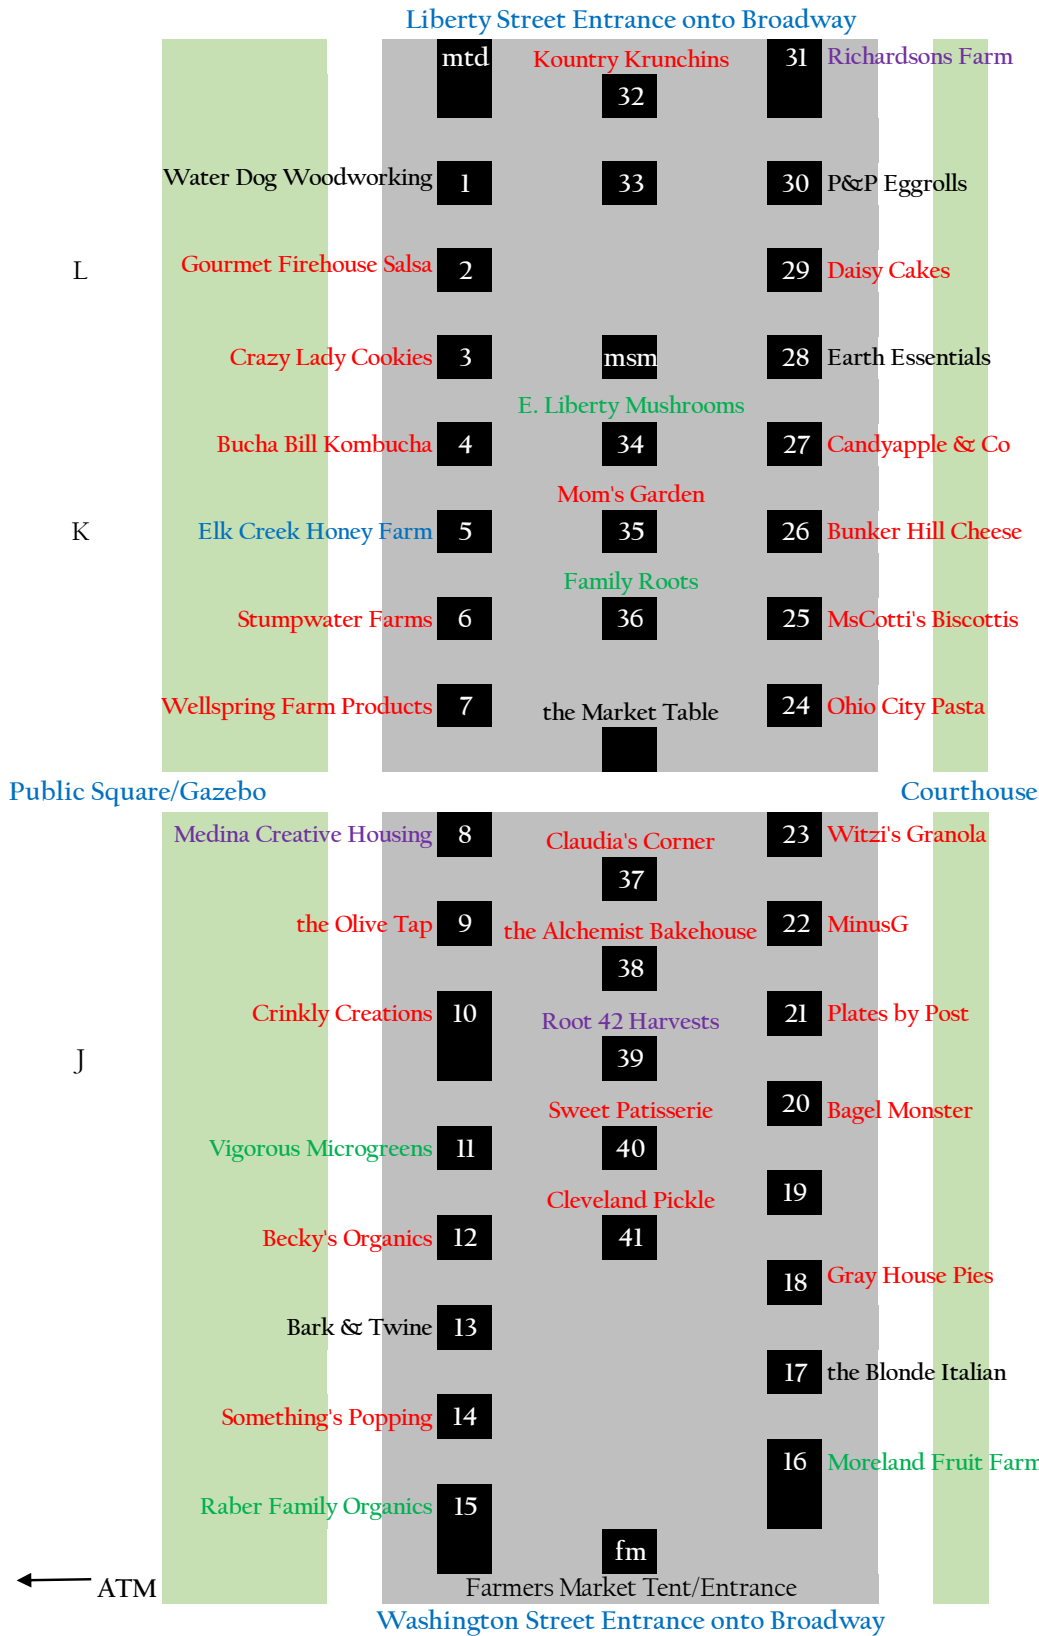

# Medina Square Farmer's Market Vendor Map - October 9th Vendor Map

Restrooms are located on the corner of Liberty & Court Street in Bicentennial Commons

**Key:**  
 Vendors who accept...  
**SNAP**  
**SNAP & WRSC**  
**SNAP & PP**  
**SNAP, PP & WRSC**

1. Water Dog Woodworking
  2. Gourmet Firehouse Salsa
  3. Crazy Lady Cookies
  4. Bucha Bill Kombucha
  5. Elk Creek Honey Farm
  6. Stumpwater Farms
  7. Wellspring Farm Products
  8. Medina Creative Housing
  9. the Olive Tap
  10. Crinkly Creations
  11. Vigorous Microgreens
  12. Becky's Organics
  13. Bark & Twine
  14. Something's Popping
  15. Raber Family Organics
  16. Moreland Fruit Farms
  17. the Blonde Italian
  18. Gray House Pies
  19. absent
  20. Bagel Monster
  21. Plates by Post
  22. MinusG
  23. Witzi's Raw Granola
  24. Ohio City Pasta
  25. MsCotti's Biscottis
  26. Bunker Hill Cheese
  27. Candyapple & Co.
  28. Earth Essentials Home
  29. Daisy Cakes
  30. P&P Eggrolls
  31. Richardson Farms
  32. Kountry Krunchins
  33. absent
  34. East Liberty Mushrooms
  35. Mom's Garden
  36. Family Roots
  37. Claudia's Corner
  38. the Alchemist Bakehouse
  39. Root 42 Harvests
  40. Sweet Patisserie
  41. Cleveland Pickle
- fm - Farmers Market/SNAP tent  
 msm - Main Street Medina  
 mt - the Market Table filming