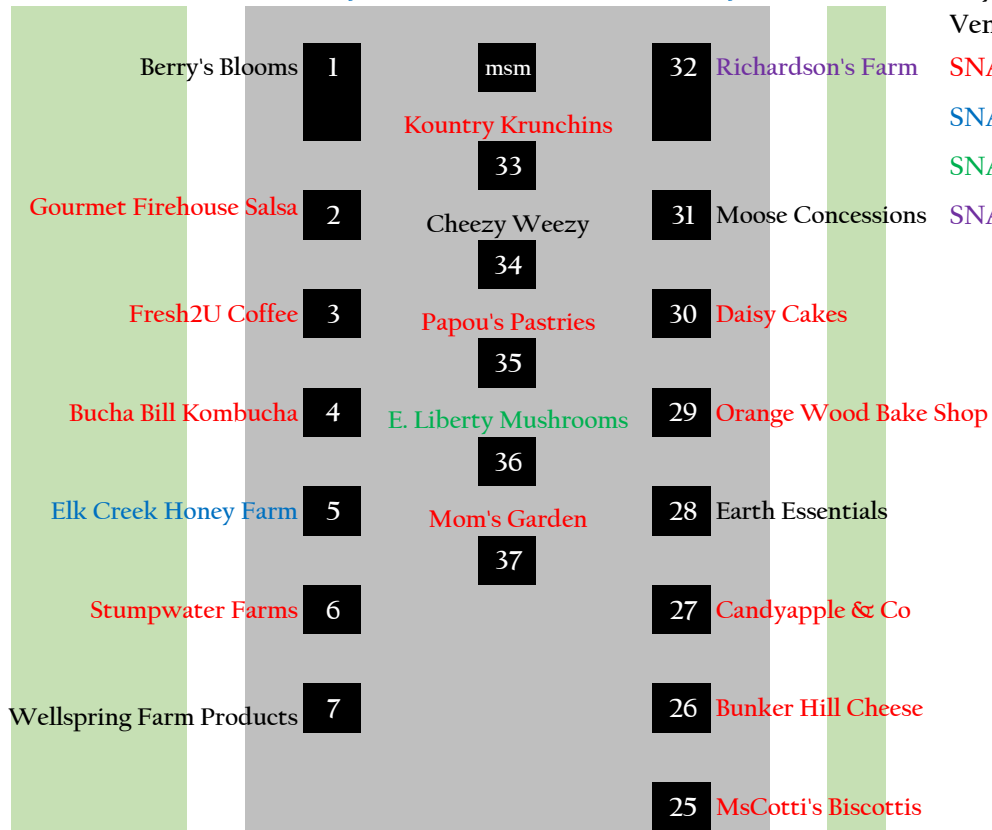

Medina Square Farmer's Market Vendor Map - July 3rd

Liberty Street Entrance onto Broadway

Key:
Vendors who accept...

L

K

Public Square/Gazebo

Courthouse

J

Washington Street Entrance onto Broadway